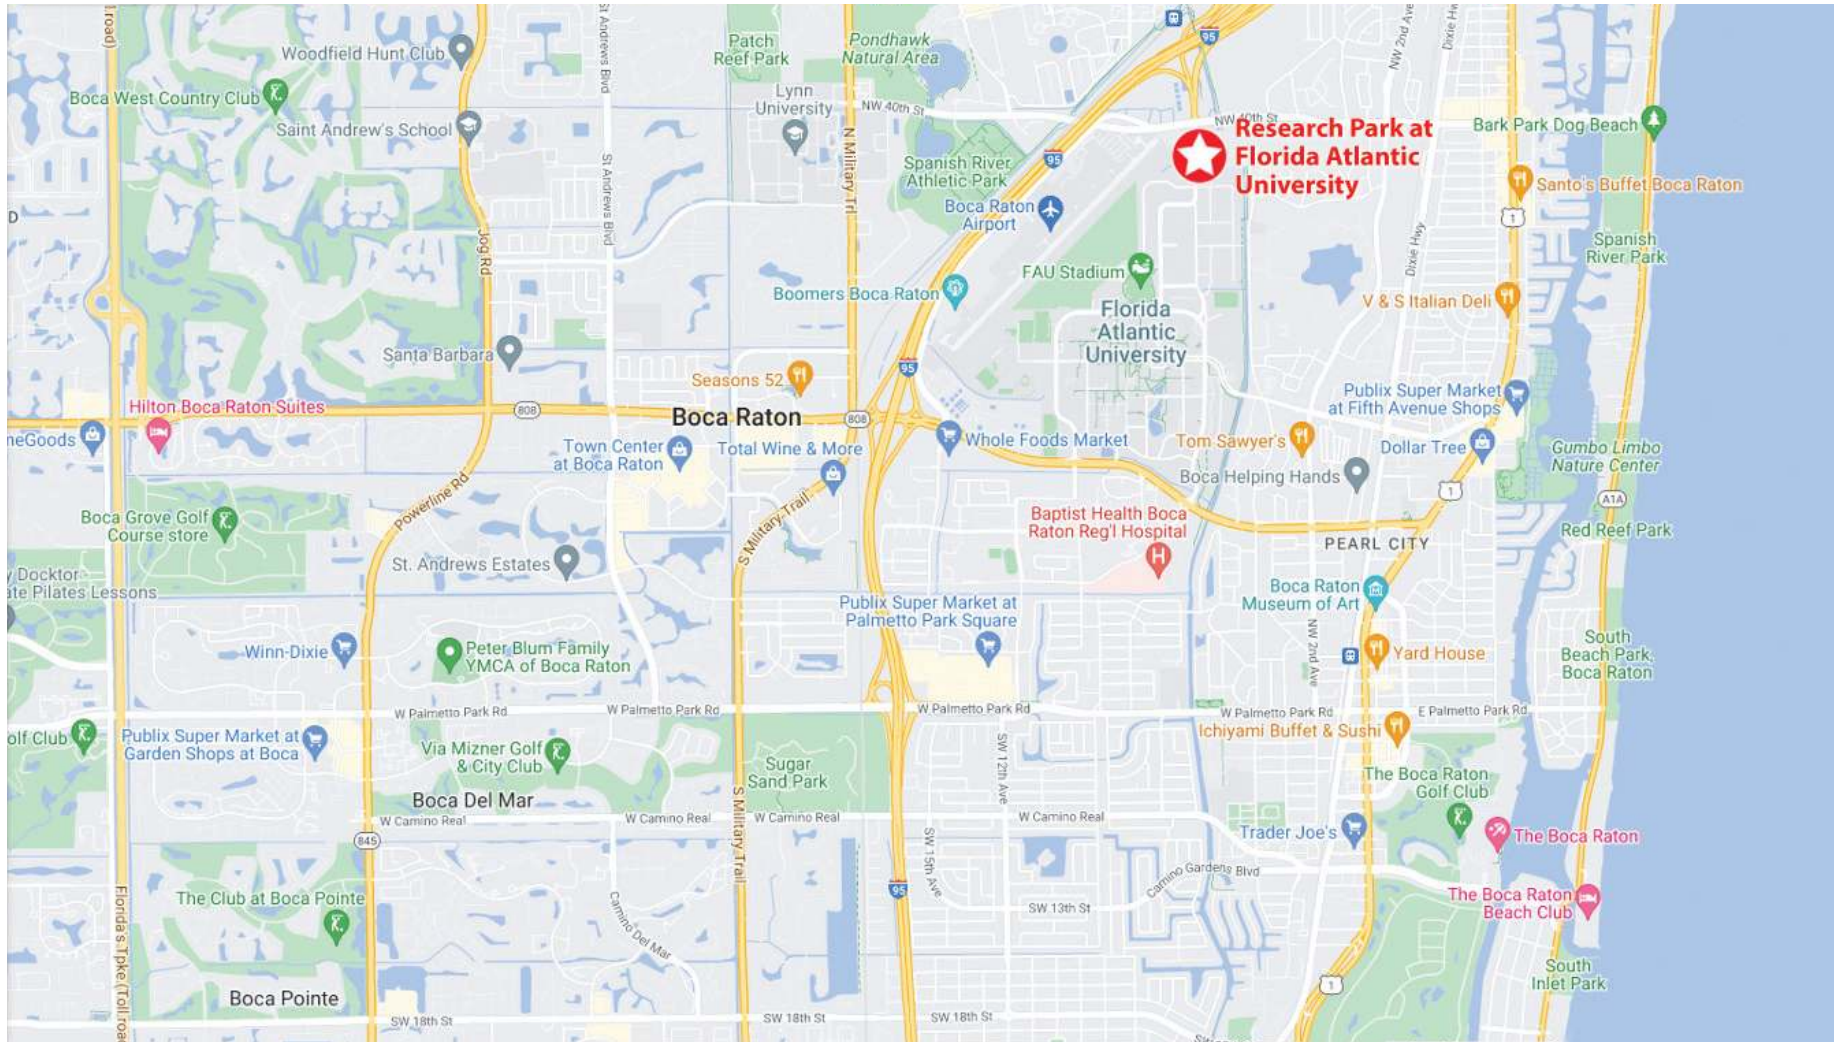

## PROPERTY OVERVIEW

- 308,212 sf Research Park located adjacent to Boca Raton Executive Airport, Tri-Rail and FAU Boca Raton Campus.
- Easy access to I-95, with a new dedicated interchange on/off ramp.
- Collaborate and develop with a public university community of entrepreneurs and academic researchers.
- FAU is ranked the #1 Doctoral level undergraduate research university, with 30,000 students currently enrolled.
- Personalized orientation and relationship with FAU Career Development Center to access talented and motivated workforce and interns.
- Opportunity to become adjunct faculty at FAU.

IC1 - 3998 FAU BOULEVARD

IC2 - 3848 FAU BOULEVARD

IC3 - 3701 FAU BOULEVARD

IC4 - 3651 FAU BOULEVARD

IC5 - 3731 FAU BOULEVARD

IC6 - 3600 FAU BOULEVARD

1st Floor

2nd Floor

MAP OF BOCA RATON, FLORIDA

MAP OF SOUTH FLORIDA

## MAP OF FLORIDA