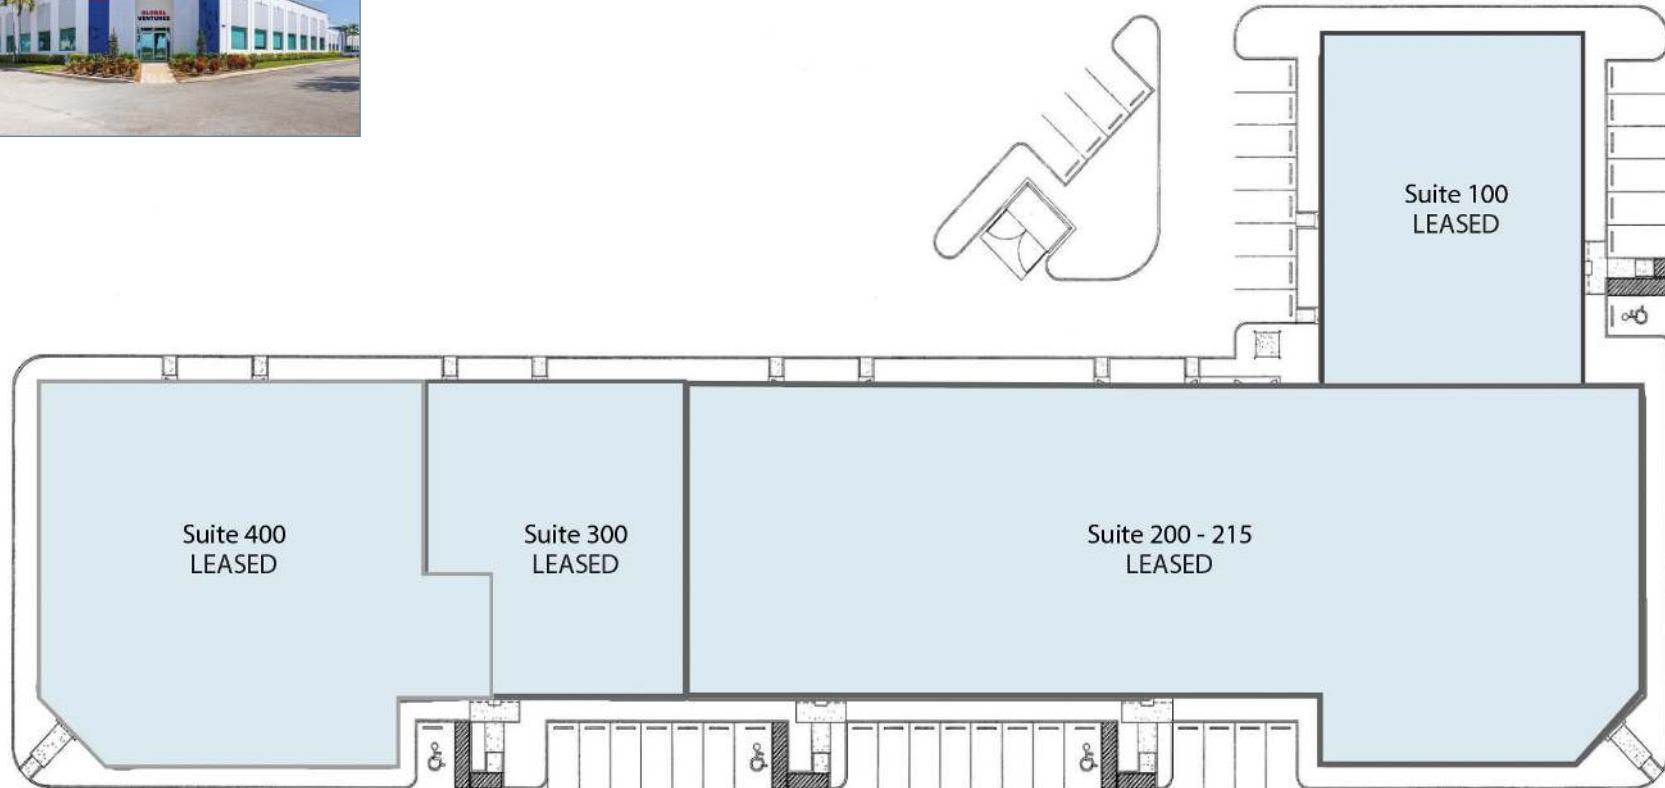

## SITE PLAN

The seven (7) red buildings denote the office structures that are part of the subject portfolio.

Campus Building Snapshot			
Address	Building	Building Square Footage	Acres
3998 FAU Boulevard	IC1	52,997	3.46
3848 FAU Boulevard	IC2	54,412	4.34
3701 FAU Boulevard	IC3	57,740	8.81
3651 FAU Boulevard	IC4	57,783	8.81
3731 FAU Boulevard	IC5	9,109	8.81
3600 FAU Boulevard	IC6	50,115	3.85
3231 NW 7th Avenue	IC7	26,056	2.43
<b>Total</b>		<b>308,212</b>	<b>40.51</b>

IC1 - 3998 FAU BOULEVARD

IC2 - 3848 FAU BOULEVARD

IC3 - 3701 FAU BOULEVARD

IC4 - 3651 FAU BOULEVARD

IC5 - 3731 FAU BOULEVARD

IC6 - 3600 FAU BOULEVARD

1st Floor

2nd Floor