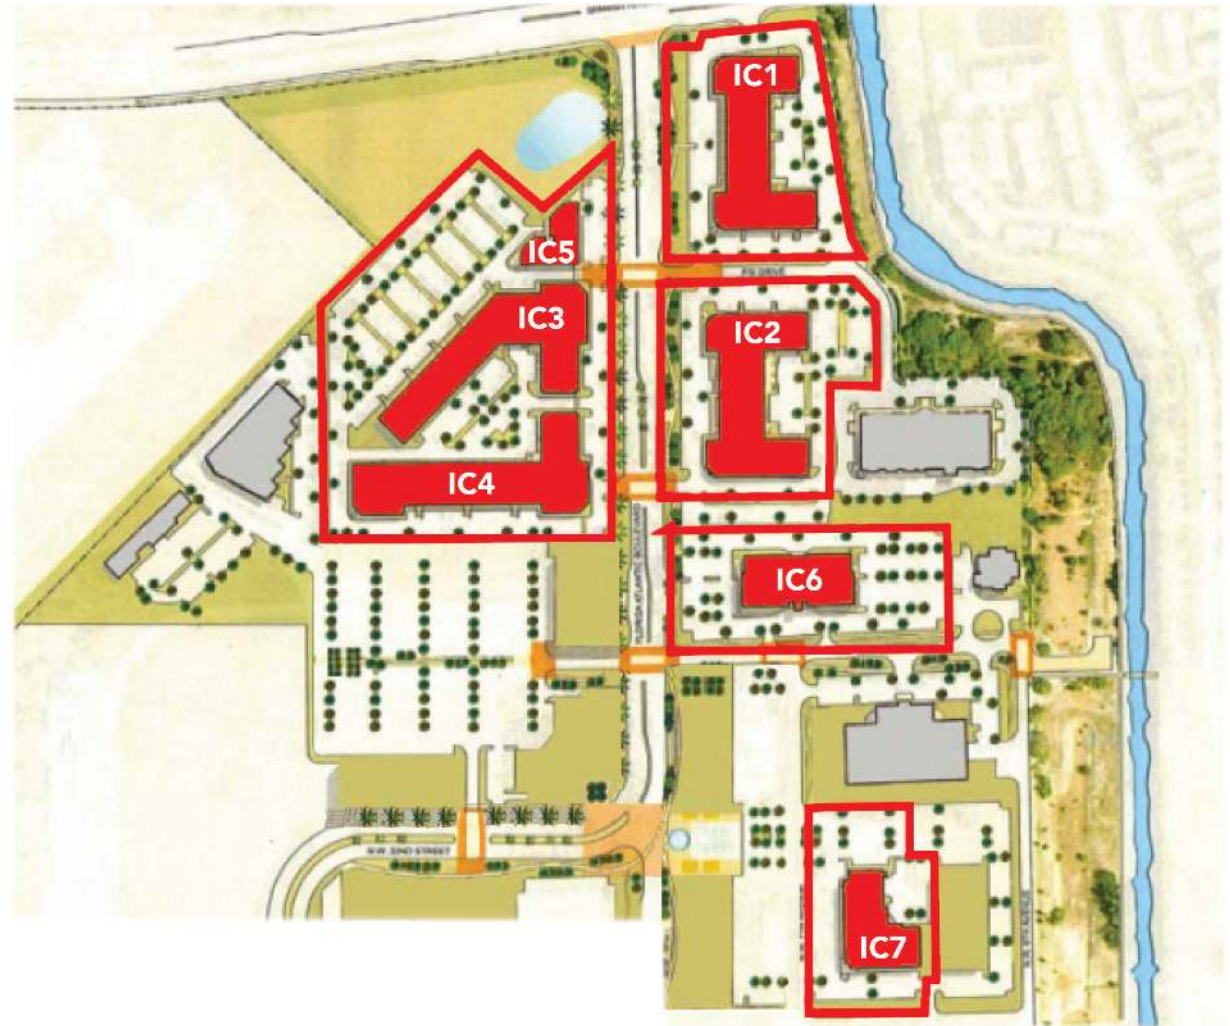

### CURRENT CAPITAL PLAN

EXTERIOR BUILDING ENHANCEMENTS • NEW COMMON AREA AMENITIES • NEW LANDSCAPING  
UPDATED SIGNAGE • SCULPTURES & ARTWORK IN PUBLIC PLACES • ARTISTIC INTEGRATION OF BUILDING MURALS  
PARKING LOT UPGRADES • ADDITIONAL PARKING LOT & COMMON AREA LIGHTING

## PROPERTY OVERVIEW

- 308,212 sf Research Park located adjacent to Boca Raton Executive Airport, Tri-Rail and FAU Boca Raton Campus.
- Easy access to I-95, with a new dedicated interchange on/off ramp.
- Collaborate and develop with a public university community of entrepreneurs and academic researchers.
- FAU is ranked the #1 Doctoral level undergraduate research university, with 30,000 students currently enrolled.
- Personalized orientation and relationship with FAU Career Development Center to access talented and motivated workforce and interns.
- Opportunity to become adjunct faculty at FAU.

## SITE PLAN

The seven (7) red buildings denote the office structures that are part of the subject portfolio.

Campus Building Snapshot			
Address	Building	Building Square Footage	Acres
3998 FAU Boulevard	IC1	52,997	3.46
3848 FAU Boulevard	IC2	54,412	4.34
3701 FAU Boulevard	IC3	57,740	8.81
3651 FAU Boulevard	IC4	57,783	8.81
3731 FAU Boulevard	IC5	9,109	8.81
3600 FAU Boulevard	IC6	50,115	3.85
3231 NW 7th Avenue	IC7	26,056	2.43
<b>Total</b>		<b>308,212</b>	<b>40.51</b>

IC1 - 3998 FAU BOULEVARD

IC2 - 3848 FAU BOULEVARD

IC3 - 3701 FAU BOULEVARD

IC4 - 3651 FAU BOULEVARD

IC5 - 3731 FAU BOULEVARD

IC6 - 3600 FAU BOULEVARD

1st Floor

2nd Floor