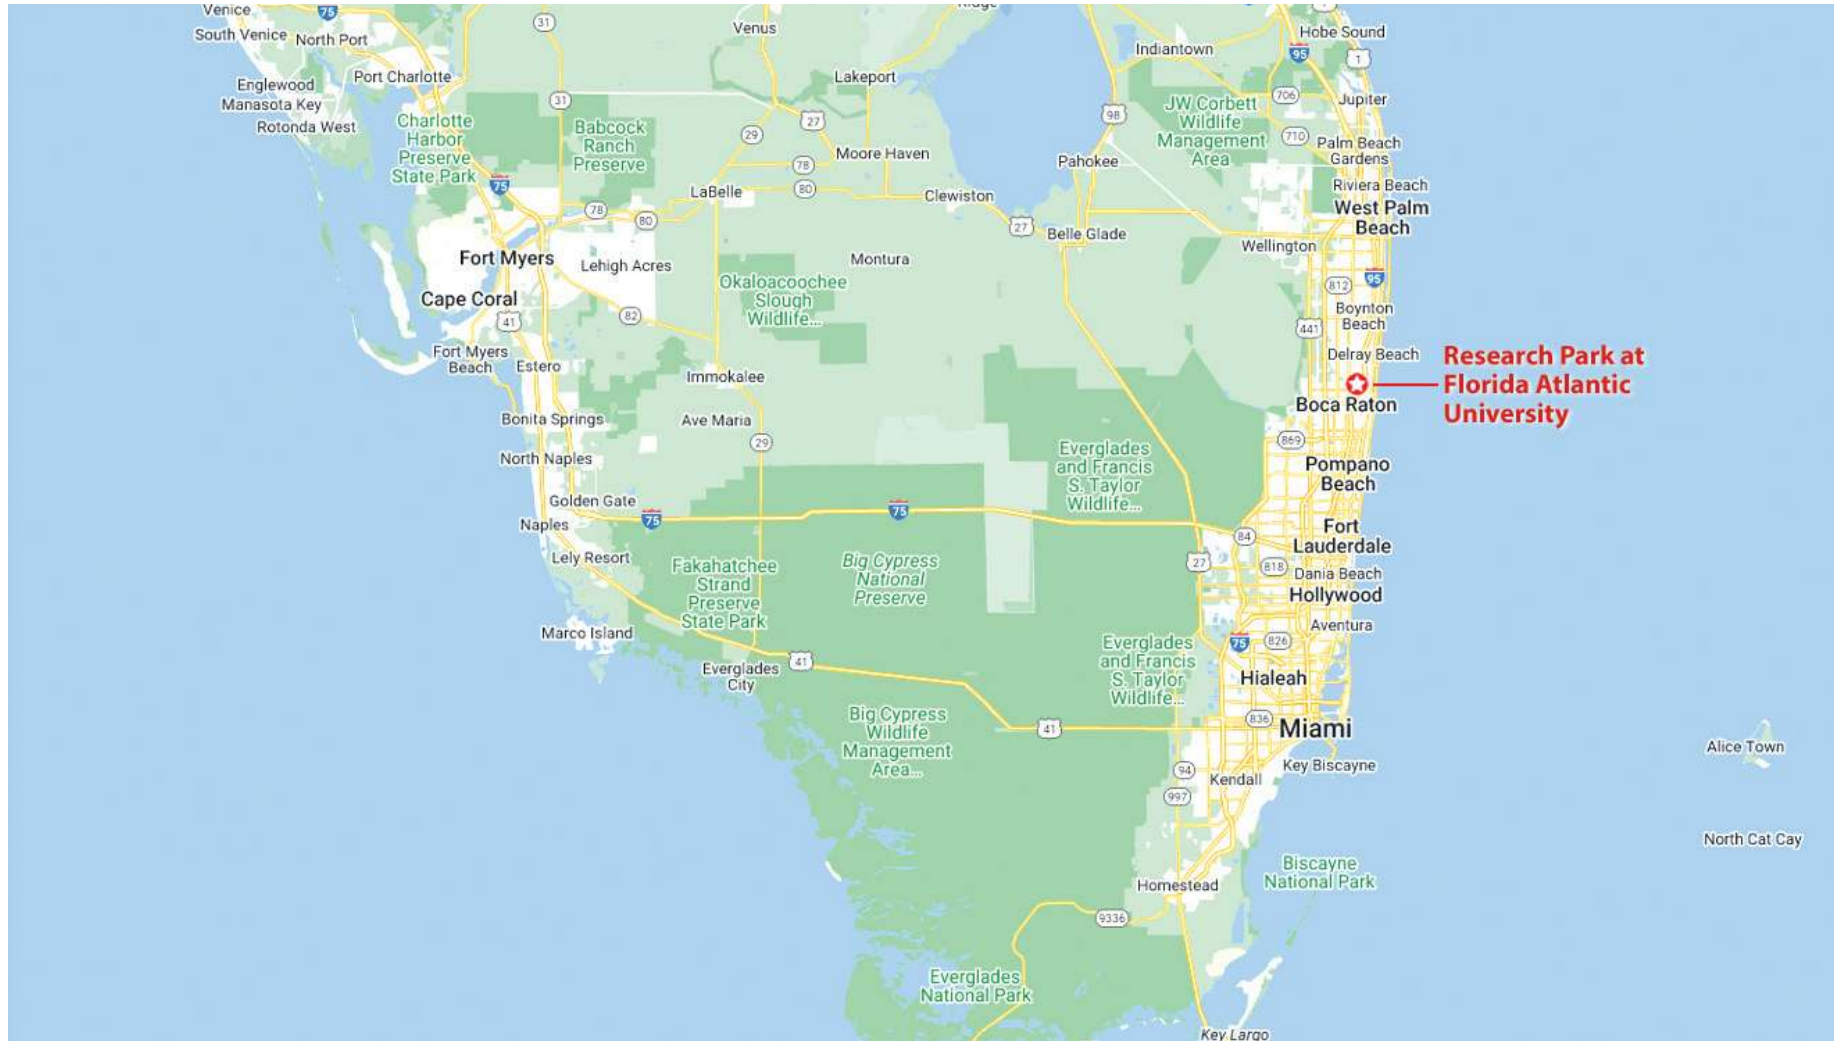

## PROPERTY OVERVIEW

- 308,212 sf Research Park located adjacent to Boca Raton Executive Airport, Tri-Rail and FAU Boca Raton Campus.
- Easy access to I-95, with a new dedicated interchange on/off ramp.
- Collaborate and develop with a public university community of entrepreneurs and academic researchers.
- FAU is ranked the #1 Doctoral level undergraduate research university, with 30,000 students currently enrolled.
- Personalized orientation and relationship with FAU Career Development Center to access talented and motivated workforce and interns.
- Opportunity to become adjunct faculty at FAU.

MAP OF BOCA RATON, FLORIDA

MAP OF SOUTH FLORIDA