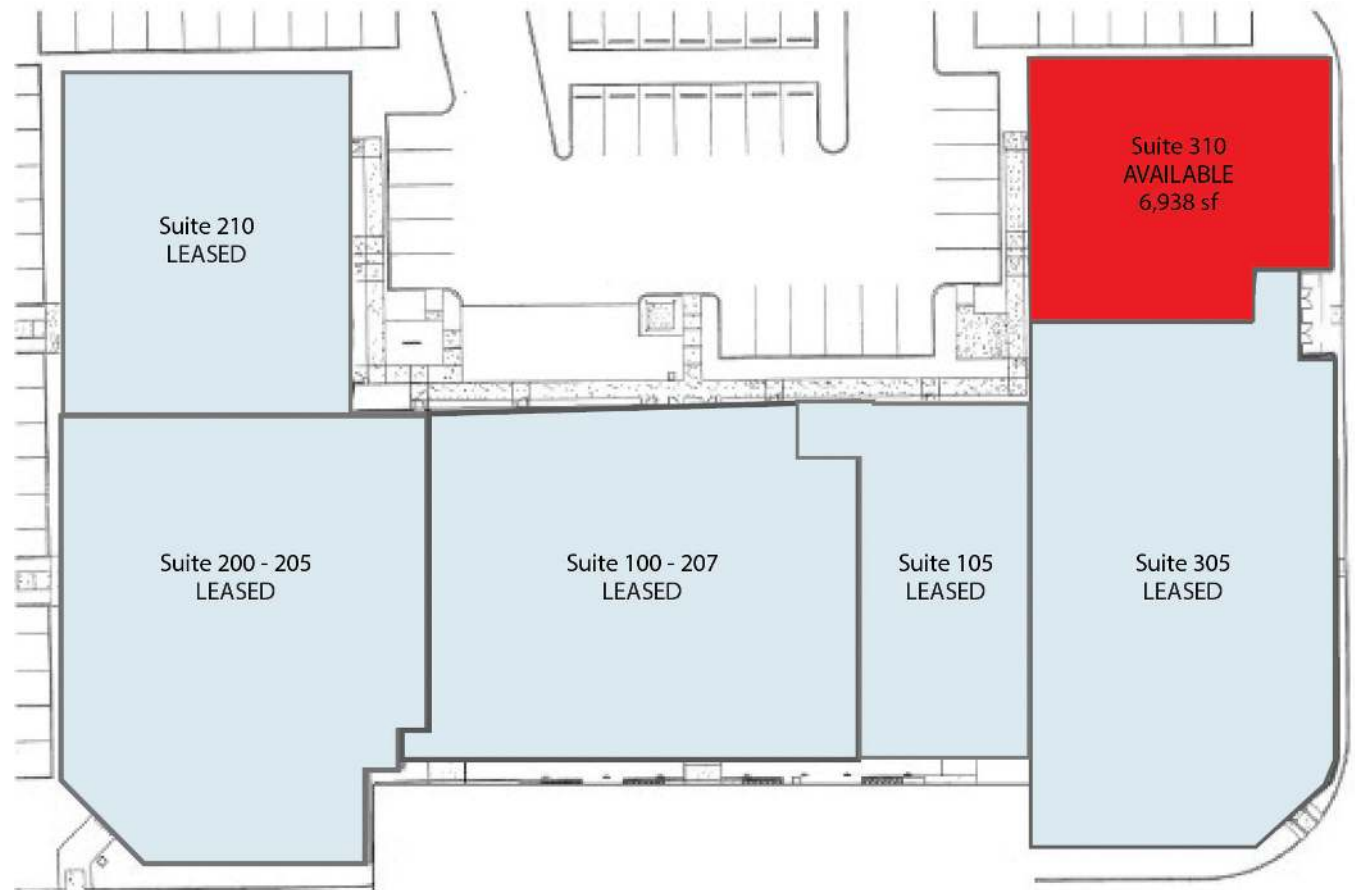

## SITE PLAN

The seven (7) red buildings denote the office structures that are part of the subject portfolio.

Campus Building Snapshot			
Address	Building	Building Square Footage	Acres
3998 FAU Boulevard	IC1	52,997	3.46
3848 FAU Boulevard	IC2	54,412	4.34
3701 FAU Boulevard	IC3	57,740	8.81
3651 FAU Boulevard	IC4	57,783	8.81
3731 FAU Boulevard	IC5	9,109	8.81
3600 FAU Boulevard	IC6	50,115	3.85
3231 NW 7th Avenue	IC7	26,056	2.43
<b>Total</b>		<b>308,212</b>	<b>40.51</b>

IC1 - 3998 FAU BOULEVARD

IC2 - 3848 FAU BOULEVARD

IC3 - 3701 FAU BOULEVARD

IC4 - 3651 FAU BOULEVARD

IC5 - 3731 FAU BOULEVARD

IC6 - 3600 FAU BOULEVARD

1st Floor

2nd Floor