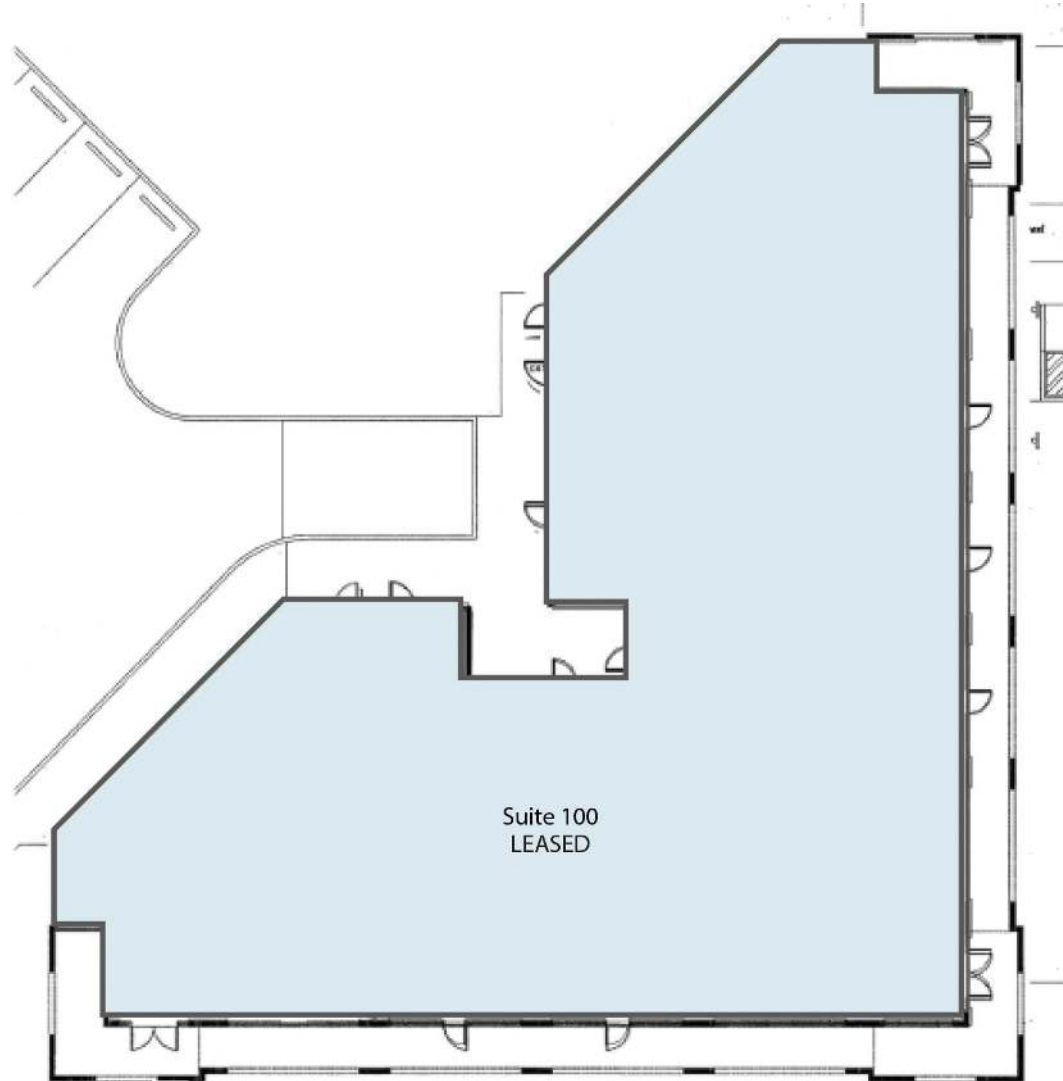

## SITE PLAN

The seven (7) red buildings denote the office structures that are part of the subject portfolio.

Campus Building Snapshot			
Address	Building	Building Square Footage	Acres
3998 FAU Boulevard	IC1	52,997	3.46
3848 FAU Boulevard	IC2	54,412	4.34
3701 FAU Boulevard	IC3	57,740	8.81
3651 FAU Boulevard	IC4	57,783	8.81
3731 FAU Boulevard	IC5	9,109	8.81
3600 FAU Boulevard	IC6	50,115	3.85
3231 NW 7th Avenue	IC7	26,056	2.43
<b>Total</b>		<b>308,212</b>	<b>40.51</b>

IC1 - 3998 FAU BOULEVARD

IC2 - 3848 FAU BOULEVARD

IC3 - 3701 FAU BOULEVARD

IC4 - 3651 FAU BOULEVARD

IC5 - 3731 FAU BOULEVARD

IC6 - 3600 FAU BOULEVARD

1st Floor

2nd Floor