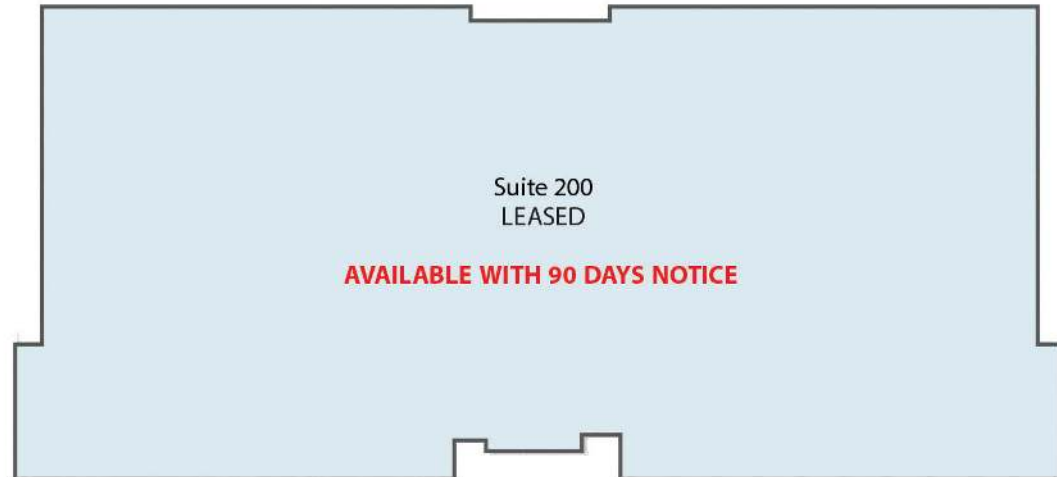

## SITE PLAN

The seven (7) red buildings denote the office structures that are part of the subject portfolio.

Campus Building Snapshot			
Address	Building	Building Square Footage	Acres
3998 FAU Boulevard	IC1	52,997	3.46
3848 FAU Boulevard	IC2	54,412	4.34
3701 FAU Boulevard	IC3	57,740	8.81
3651 FAU Boulevard	IC4	57,783	8.81
3731 FAU Boulevard	IC5	9,109	8.81
3600 FAU Boulevard	IC6	50,115	3.85
3231 NW 7th Avenue	IC7	26,056	2.43
<b>Total</b>		<b>308,212</b>	<b>40.51</b>

IC1 - 3998 FAU BOULEVARD

IC2 - 3848 FAU BOULEVARD

IC3 - 3701 FAU BOULEVARD

IC4 - 3651 FAU BOULEVARD

IC5 - 3731 FAU BOULEVARD

IC6 - 3600 FAU BOULEVARD

1st Floor

2nd Floor