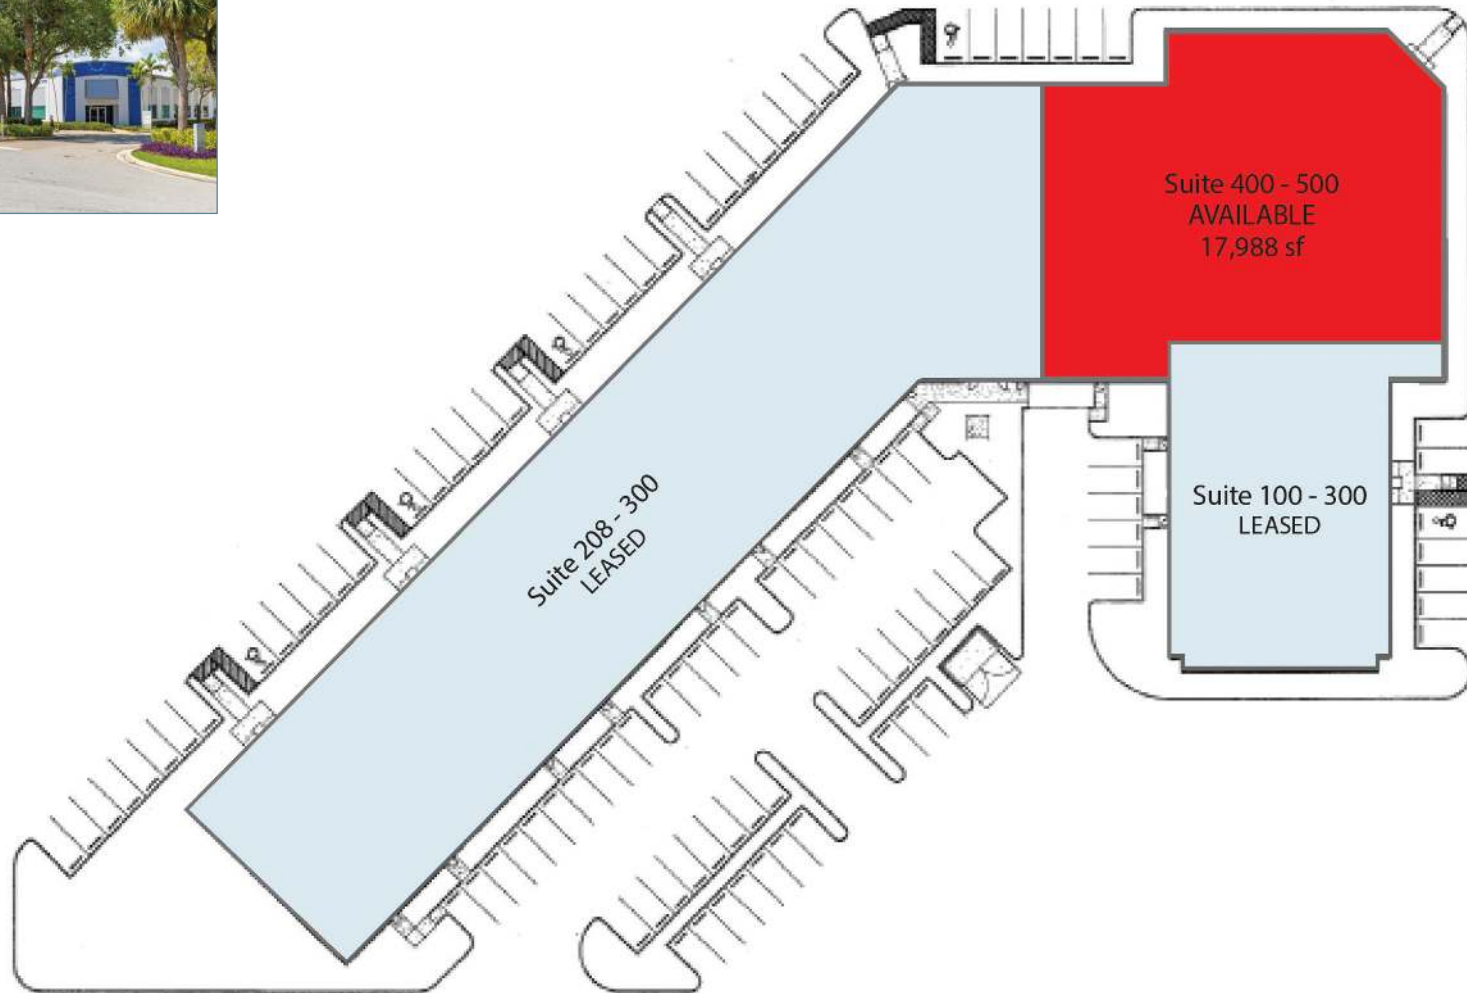

## SITE PLAN

The seven (7) red buildings denote the office structures that are part of the subject portfolio.

Campus Building Snapshot			
Address	Building	Building Square Footage	Acres
3998 FAU Boulevard	IC1	52,997	3.46
3848 FAU Boulevard	IC2	54,412	4.34
3701 FAU Boulevard	IC3	57,740	8.81
3651 FAU Boulevard	IC4	57,783	8.81
3731 FAU Boulevard	IC5	9,109	8.81
3600 FAU Boulevard	IC6	50,115	3.85
3231 NW 7th Avenue	IC7	26,056	2.43
<b>Total</b>		<b>308,212</b>	<b>40.51</b>

IC1 - 3998 FAU BOULEVARD

IC2 - 3848 FAU BOULEVARD

IC3 - 3701 FAU BOULEVARD

IC4 - 3651 FAU BOULEVARD

IC5 - 3731 FAU BOULEVARD

IC6 - 3600 FAU BOULEVARD

1st Floor

2nd Floor