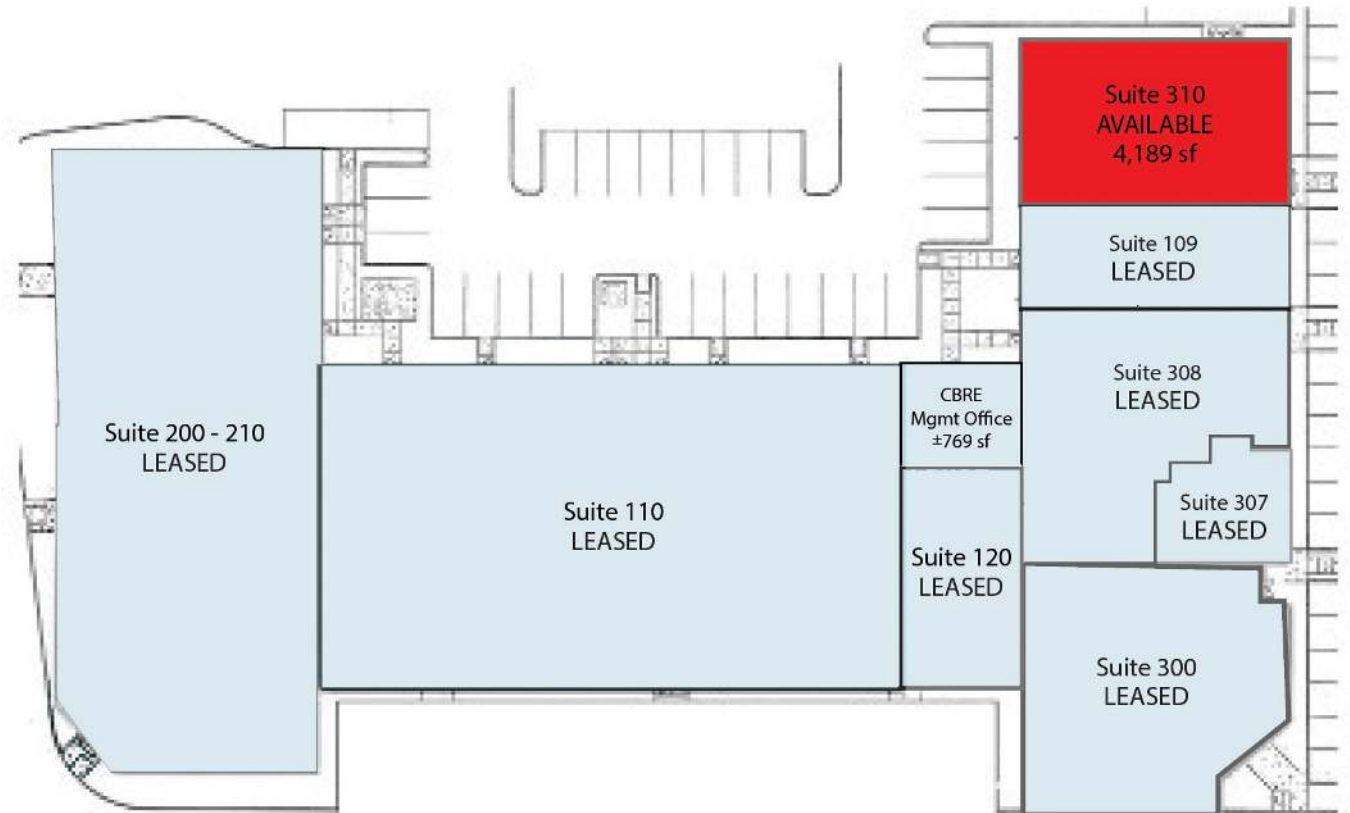

IC1 - 3998 FAU BOULEVARD